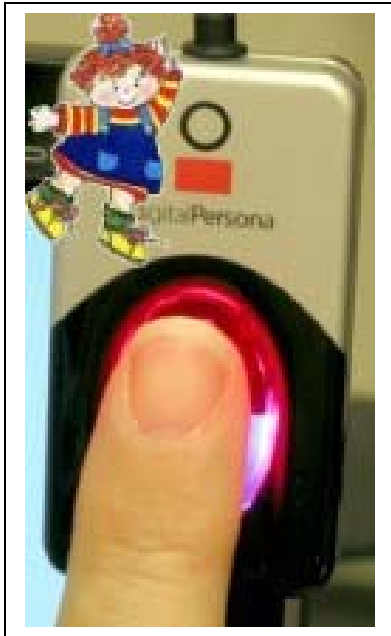

***MAGGEY Deluxe's WinTime Time Clock combined with fingerprint recognition = Better Security for your center.***

***Fingerprint Verification***

***by MAGGEY Software***

***Call Us Today - 1-800-462-4439***

***Anyone can forge a name  
They can't forge your fingerprint!***

***SECURITY is the #1 concern for child care centers nationwide...***

***Fingerprint Verification is:***

- ✿ ***Lightning Fast*** - The verification process is part of the WinTime Time Clock and takes just a couple of seconds.
- ✿ ***Registration is EASY.*** - With our Easy Registration Wizard collect the samples needed to register each client, spouse, and sponsor.
- ✿ ***Better than manual Sign In/Out sheets*** - No more papers to shuffle around or lose. No more signatures to decipher. MAGGEY's Reporting will give you a complete list of In/Out Times and who entered them.
- ✿ ***A great way to STOP Buddy Clocking*** - By using their fingerprint for verification you know that staff are actually Clocking In/Out and not having co-workers do it for them.
- ✿ ***Affordable*** - Adding fingerprint verification to your existing WinTime program is inexpensive and easy to do. Our Verification package includes a special version of WinTime and a DigitalPersona.™ fingerprint reader. Add more readers if you have more than one Clock In/Out station.